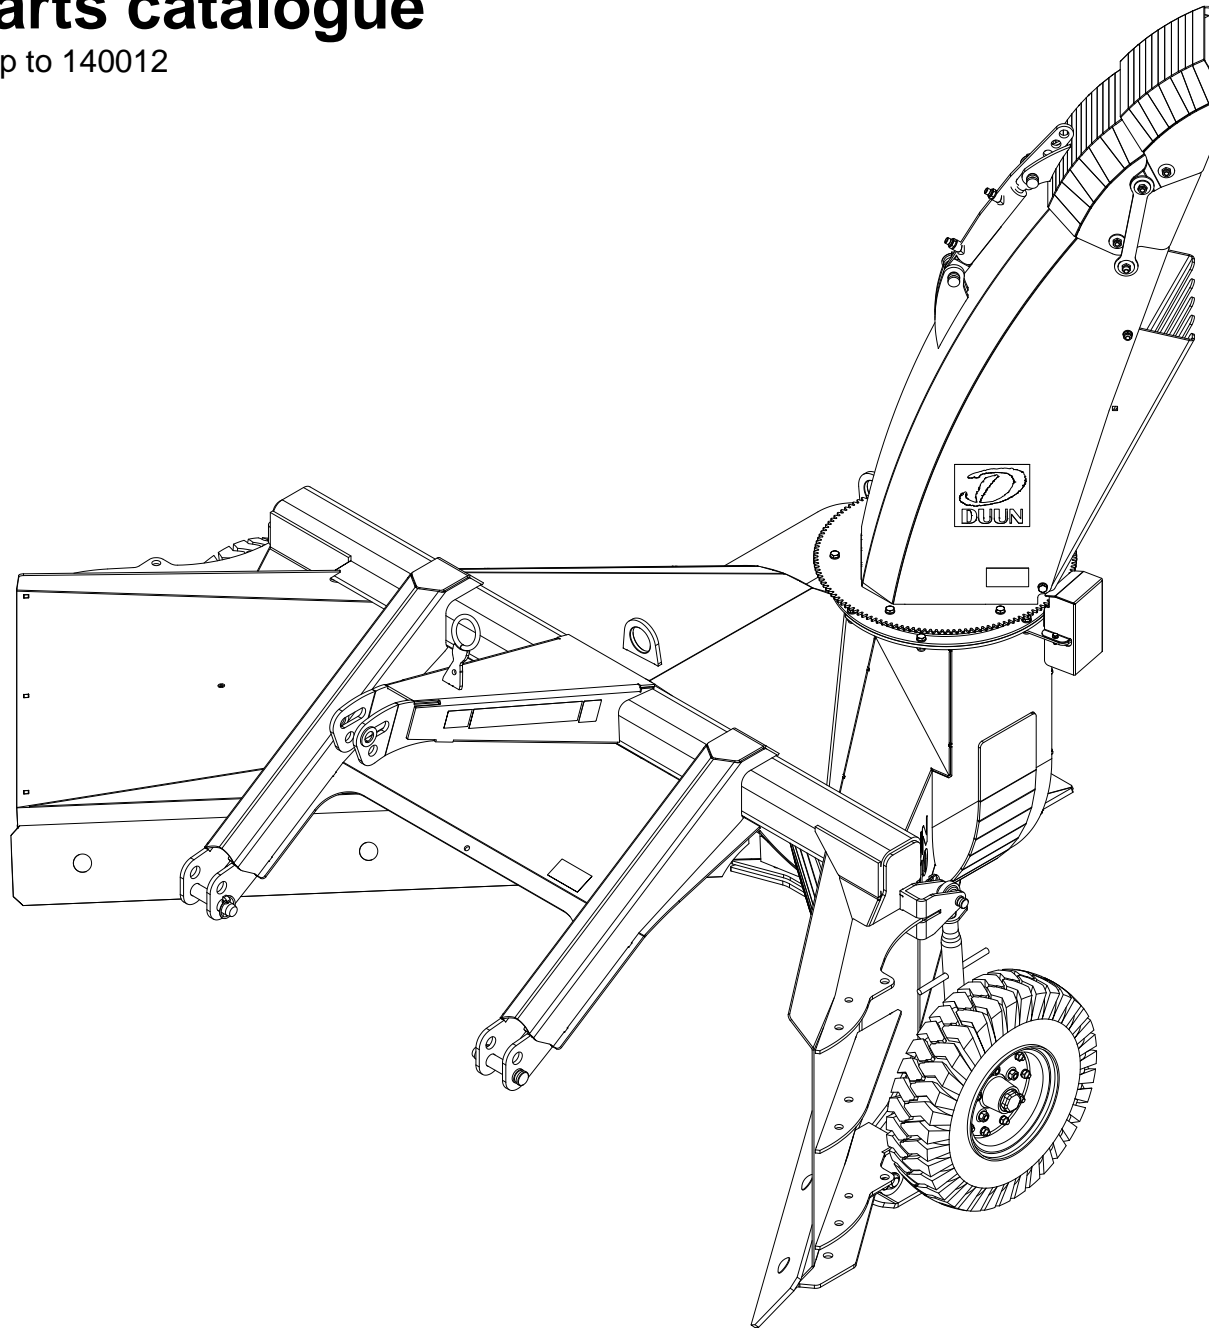

VF240 Spare parts catalogue

Serial number: from 140003 | up to 140012

CONTENT.....	2
25148001 HULL	4
25148002 EJECTOR FAN.....	6
25148003 EJECTOR SPOUT	8
25148004 BREAKDOWN FLAP	10
25148005 CYLINDER EJECTOR SPOUT.....	12
25148006 STRUT EJECTOR SPOUT	14
25148007 SKID PAD	16
25148008 RIGHT SIDE EXTENSION 1,0M	18
25148009 RIGHT SIDE EXTENSION 1,6M	20
25148010 LEFT SIDE EXTENSION 1,0M	22
25148011 DOUBLE WEAR STEEL.....	24
25148012 REAR SKID PAD	26
25148013 WHEEL.....	28

Pos	Qty	Article no	Designation
1	1	12514001	Hull VF240
2	1	12514003	Wear steel, right 10x170x1570
3	1	12514004	Wear steel, left 10x170x1436
4	1	12514002	Wear steel fan housing 80 cm
5	10	2489175	Locking nut with flange M16 EIZn DIN 6926
6	10	2344491	Locking screw M16x45 EIZn 8.8 DIN 603
7	2	2556142	Locking pin Ø10x40
8	2	2551730	Drawbar bolt cat. 2 Ø28x95
9	2	2531078	Washer M16 EIZn DIN 125
10	2	2534078	Spring washer M16 EIZn DIN 127
11	2	2422485	Hexagon screw M16x30 EIZn 8.8 DIN 933
12	2	2533095	Washer Ø26/45x4
13	1	2935063	Sticker 68x40 CE
14	1	2935121	Sticker 45x309 Snow blower 540 rpm collection plate
16	1	2935088	Sticker 90x48 Risk of hand crushing
17	2	2935114	Sticker VF240 450x138

Pos	Qty	Article no	Designation
1	4	2344330	Locking screw M10x25 EIZn 8.8 DIN 603
2	4	1252039	Bearing washer
3	6	2533065	Body washer ø11/35x3
4	6	2483610	Locking nut M10 EIZn DIN 985
5	2	1252037	Strut for breakdown flap
6	2	2344335	Locking screw M10x45 EIZn 8.8 DIN 603
7	2	1252041	Bearing sleeve on spout
8	1	1252036	Breakdown flap 80 cm