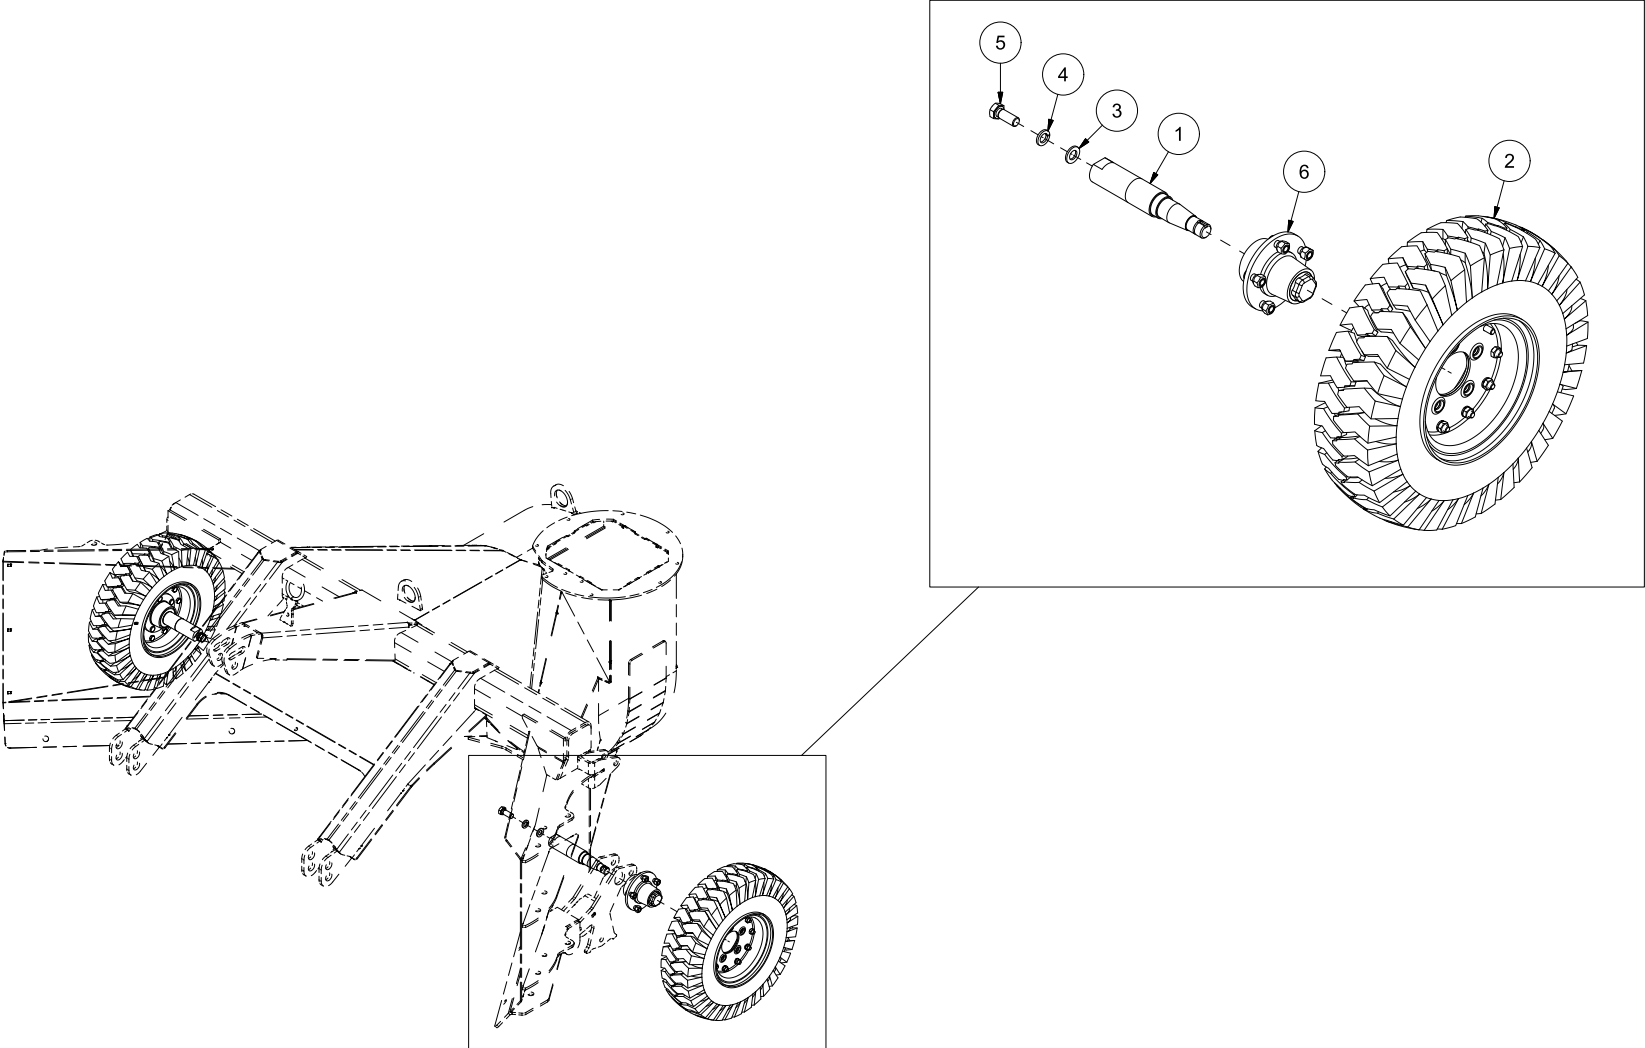

Pos	Qty	Article no	Designation
1	2	1252133	Shaft pin for wheel
2	2	2941520	Wheel 6.00x9 10L Compl. w/rim
3	2	2531078	Washer M16 EIZn DIN 125
4	2	2534078	Spring washer M16 EIZn DIN 127
5	2	2422489	Hexagon screw M16x40 EIZn 8.8 DIN 933
6	2	2941621	Hub no. 21 without shaft pin