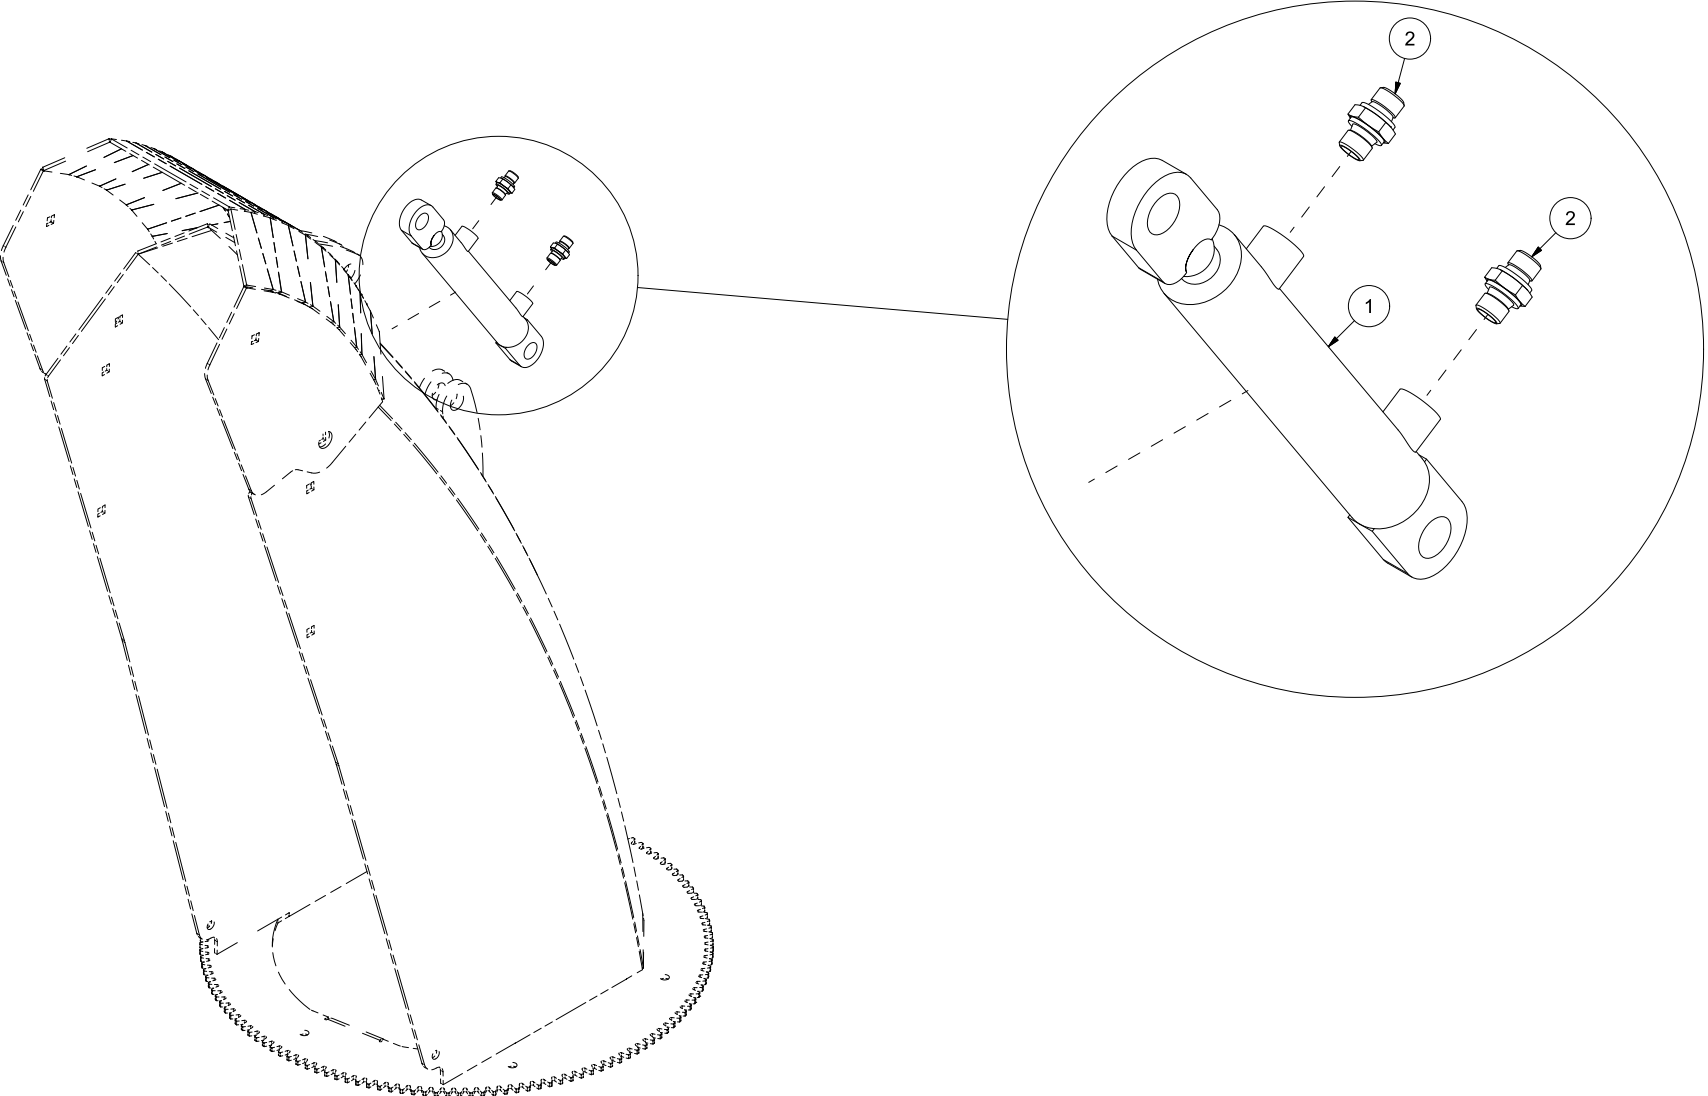

Pos	Qty	Article no	Designation
1	1	2955362	Cylinder 32x20x125 H20H20
2	2	2957754	Hexagon nipple GEK BSP 1/4" L10 ED