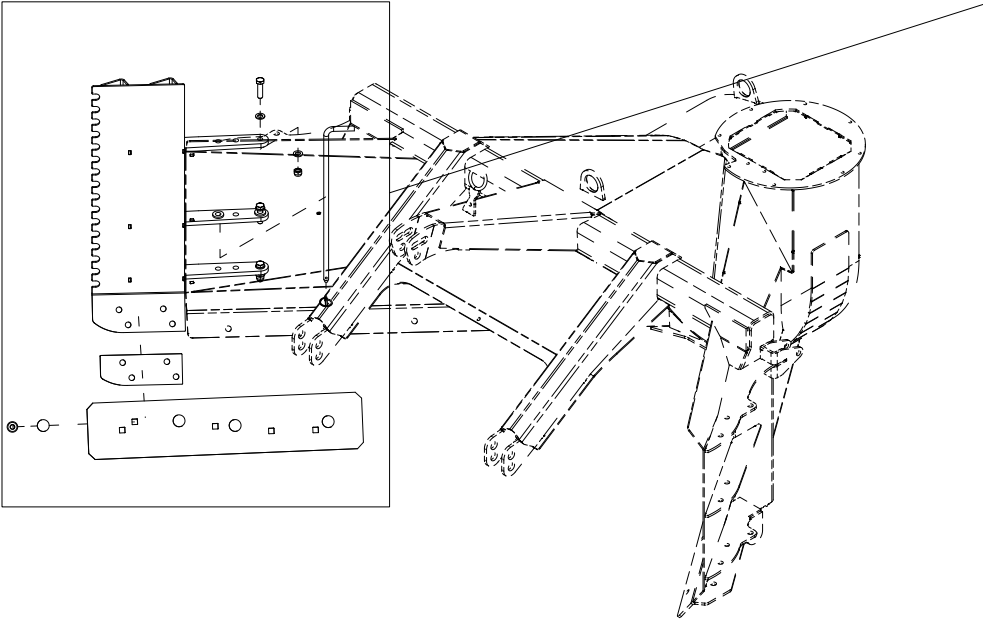

Pos	Qty	Article no	Designation
1	1	12514001	Hull VF240
2	1	12514003	Wear steel, right 10x170x1570
3	1	12514004	Wear steel, left 10x170x1436
4	1	12514002	Wear steel fan housing 80 cm
5	10	2489175	Locking nut with flange M16 EIZn DIN 6926
6	10	2344491	Locking screw M16x45 EIZn 8.8 DIN 603
7	2	2556142	Locking pin Ø10x40
8	2	2551730	Drawbar bolt cat. 2 Ø28x95
9	2	2531078	Washer M16 EIZn DIN 125
10	2	2534078	Spring washer M16 EIZn DIN 127
11	2	2422485	Hexagon screw M16x30 EIZn 8.8 DIN 933
12	2	2533095	Washer Ø26/45x4
13	1	2935063	Sticker 68x40 CE
14	1	2935121	Sticker 45x309 Snow blower 540 rpm collection plate
16	1	2935088	Sticker 90x48 Risk of hand crushing
17	2	2935114	Sticker VF240 450x138

Pos	Qty	Article no	Designation
1	4	2344330	Locking screw M10x25 EIZn 8.8 DIN 603
2	4	1252039	Bearing washer
3	6	2533065	Body washer ø11/35x3
4	6	2483610	Locking nut M10 EIZn DIN 985
5	2	1252037	Strut for breakdown flap
6	2	2344335	Locking screw M10x45 EIZn 8.8 DIN 603
7	2	1252041	Bearing sleeve on spout
8	1	1252036	Breakdown flap 80 cm

Pos	Qty	Article no	Designation
1	1	1251173	Right side extension 1,0 m
2	3	2422495	Hexagon screw M16x60 EIZn 8.8 DIN 931
3	3	2483613	Locking nut M16 EIZn DIN 985
4	6	2531078	Washer M16 EIZn DIN 125
5	1	1251143	Rod attachment side extension VF230/252
6	1	2556138	Locking pin Ø6
7	1	12514005	Wear steel side extension 10x185x900
8	1	12514009	Shims wear steel side extension
9	4	2344493	Locking screw M16x50 EIZn 8.8 DIN 603
10	4	2489175	Locking nut with flange M16 EIZn DIN 6926