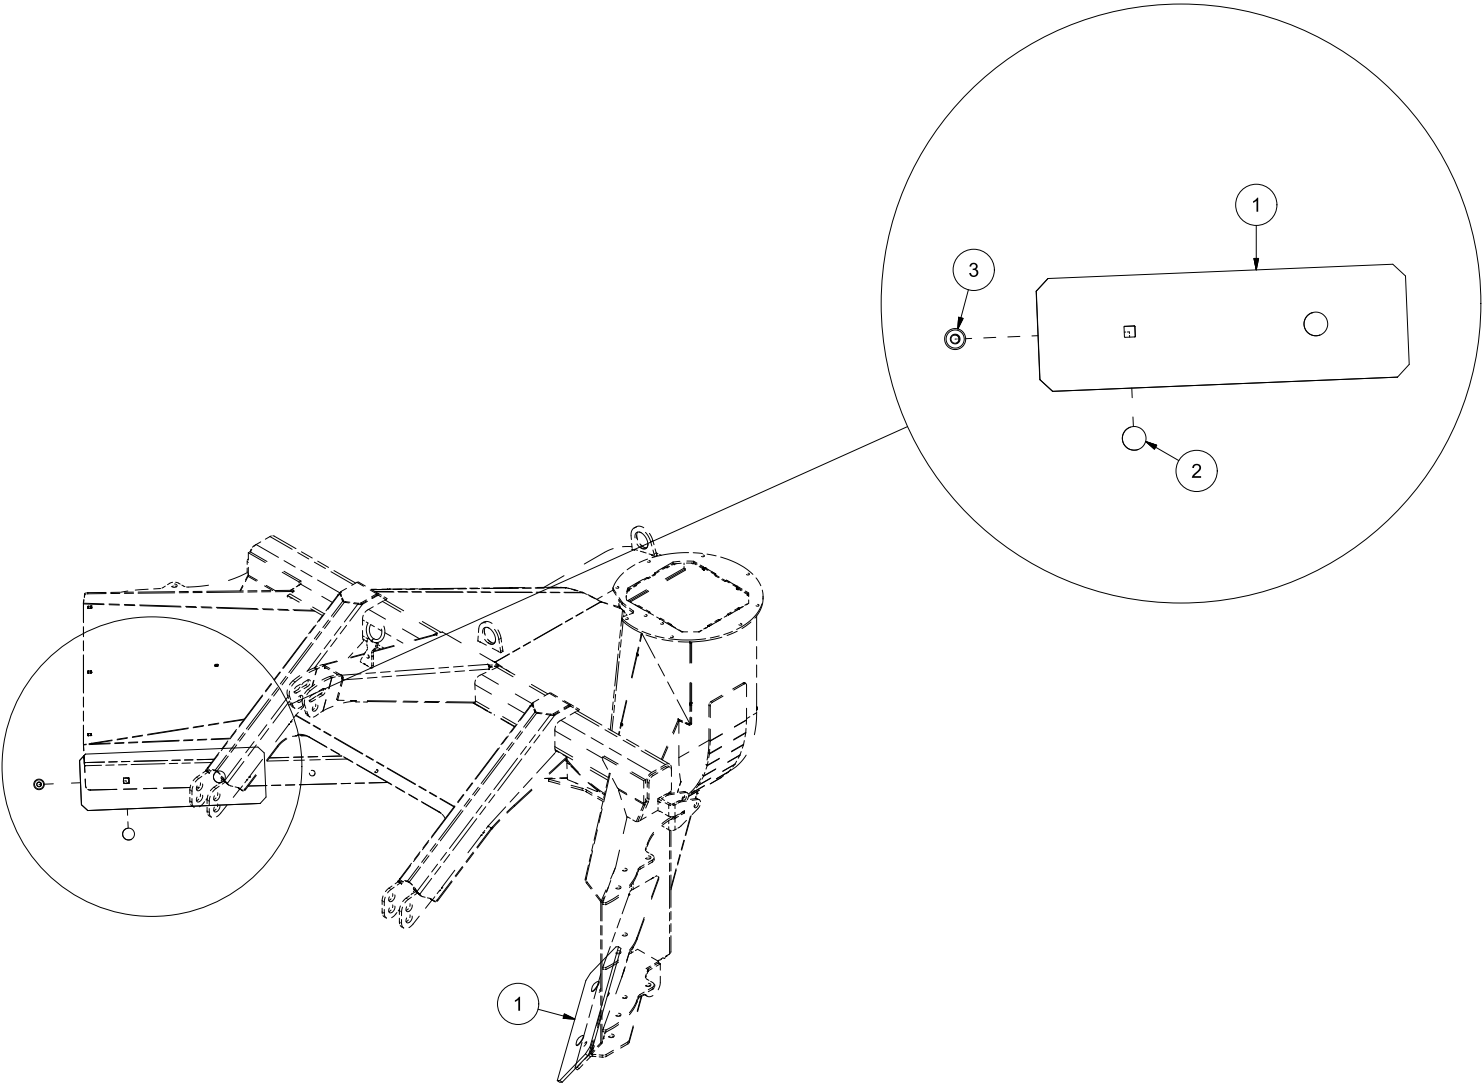

Pos	Qty	Article no	Designation
1	2	12514006	Wear steel 10x185x605
2	4	2344493	Locking screw M16x50 EIZn 8.8 DIN 603
3	4	2489175	Locking nut with flange M16 EIZn DIN 6926