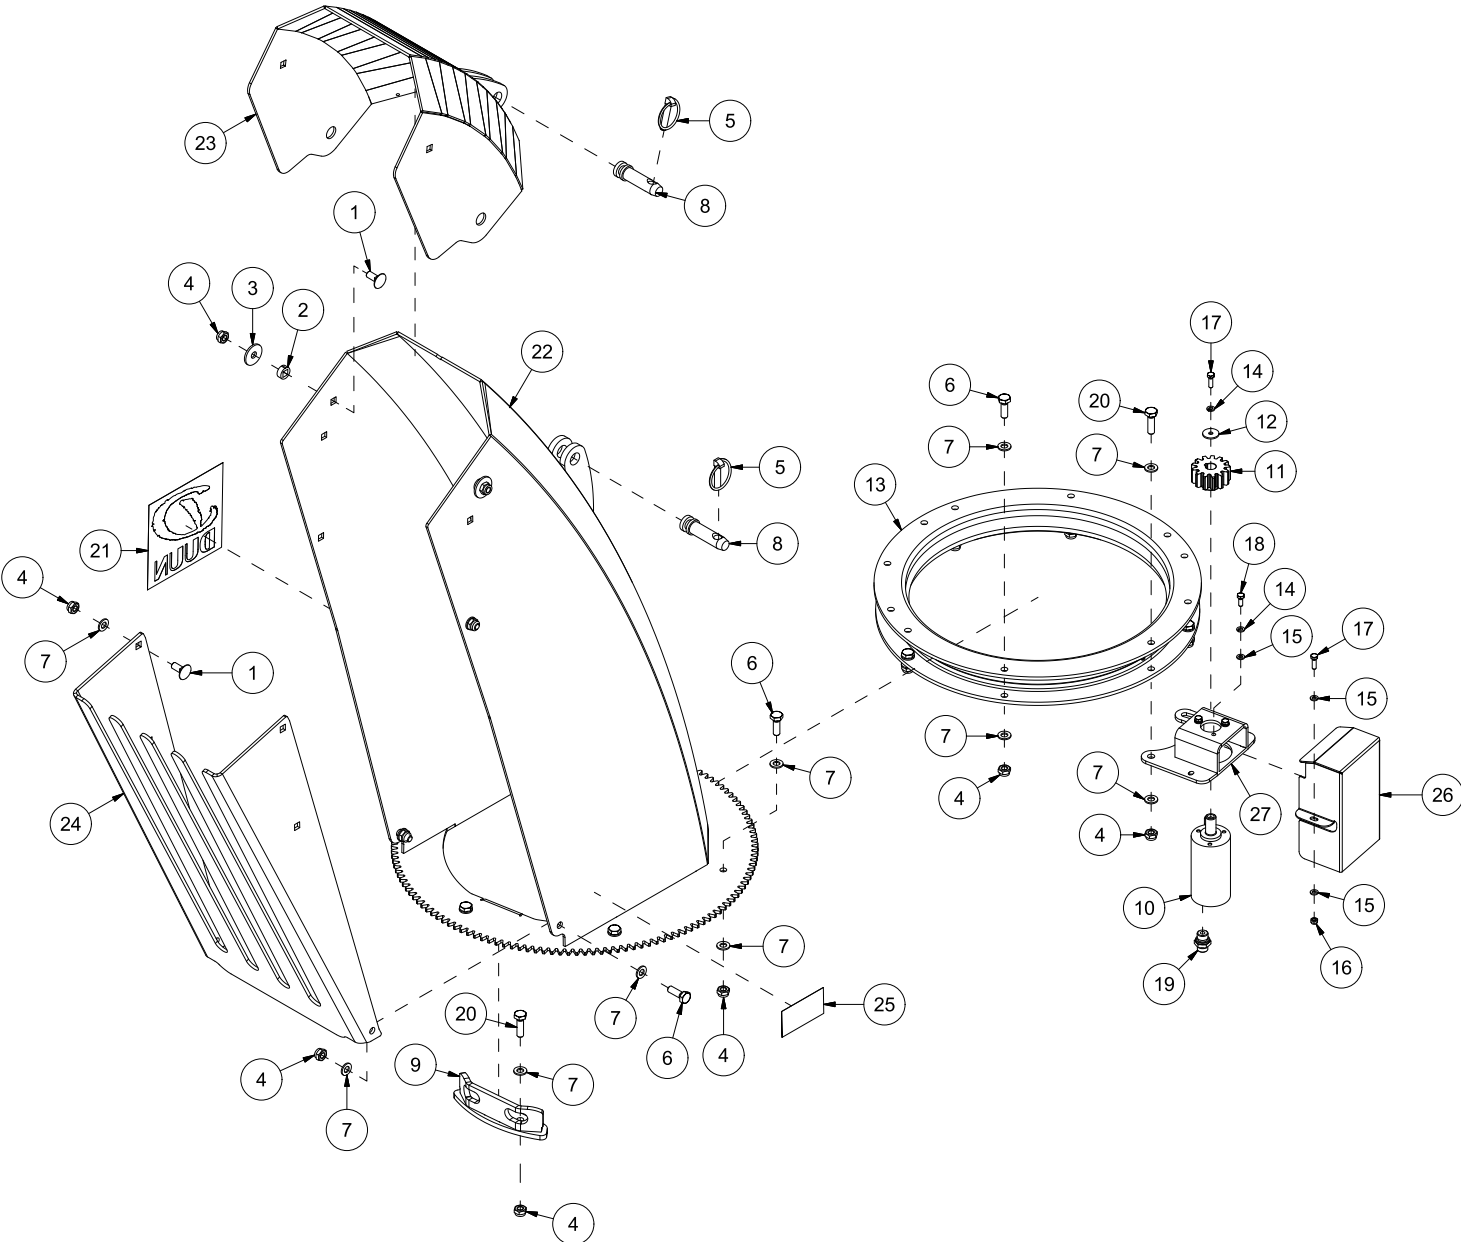

Pos	Qty	Article no	Designation
1	4	2344330	Locking screw M10x25 EIZn 8.8 DIN 603
2	2	1252039	Bearing washer
3	2	2533065	Body washer ø11/35x3
4	22	2483610	Locking nut M10 EIZn DIN 985
5	2	2556142	Locking pin Ø10x40
6	14	2422299	Hexagon screw M10x30 EIZn 8.8 DIN 933
7	36	2531060	Washer M10 EIZn DIN 125
8	2	2526317	Bolt Ø19,8x45
9	1	1251152	Stops against hull
10	1	2955505	Hydraulic motor 31,8 ccm
11	1	2964105	Cog wheel module 4
12	1	1251198	Washer for cog wheel
13	1	1251136	Ball bearing ring Ø500
14	4	2538039	Spring washer M6 A4 DIN 127
15	7	2537036	Washer M6 A4 DIN 125
16	2	2483808	Locking Nut M6 A4 DIN 985
17	3	2426205	Hexagon screw M6x20 A4 DIN933
18	3	2426200	Hexagon screw M6x16 A4 DIN 933
19	2	2957759	Hexagon nipple GEK BSP 3/8" L10 ED
20	4	2422301	Hexagon screw M10x35 EIZn 8.8 DIN 933
21	1	2935150	Sticker Duun 160x160
22	1	1252035	Ejector spout 80 cm
23	1	1252032	Outlet flap 80 cm
24	1	1252044	Grate
25	2	2935088	Sticker 90x48 Risk of hand crashing
26	1	12512006	Cover o/hydraulic motor
27	1	12512015	Bracket f/oil engine