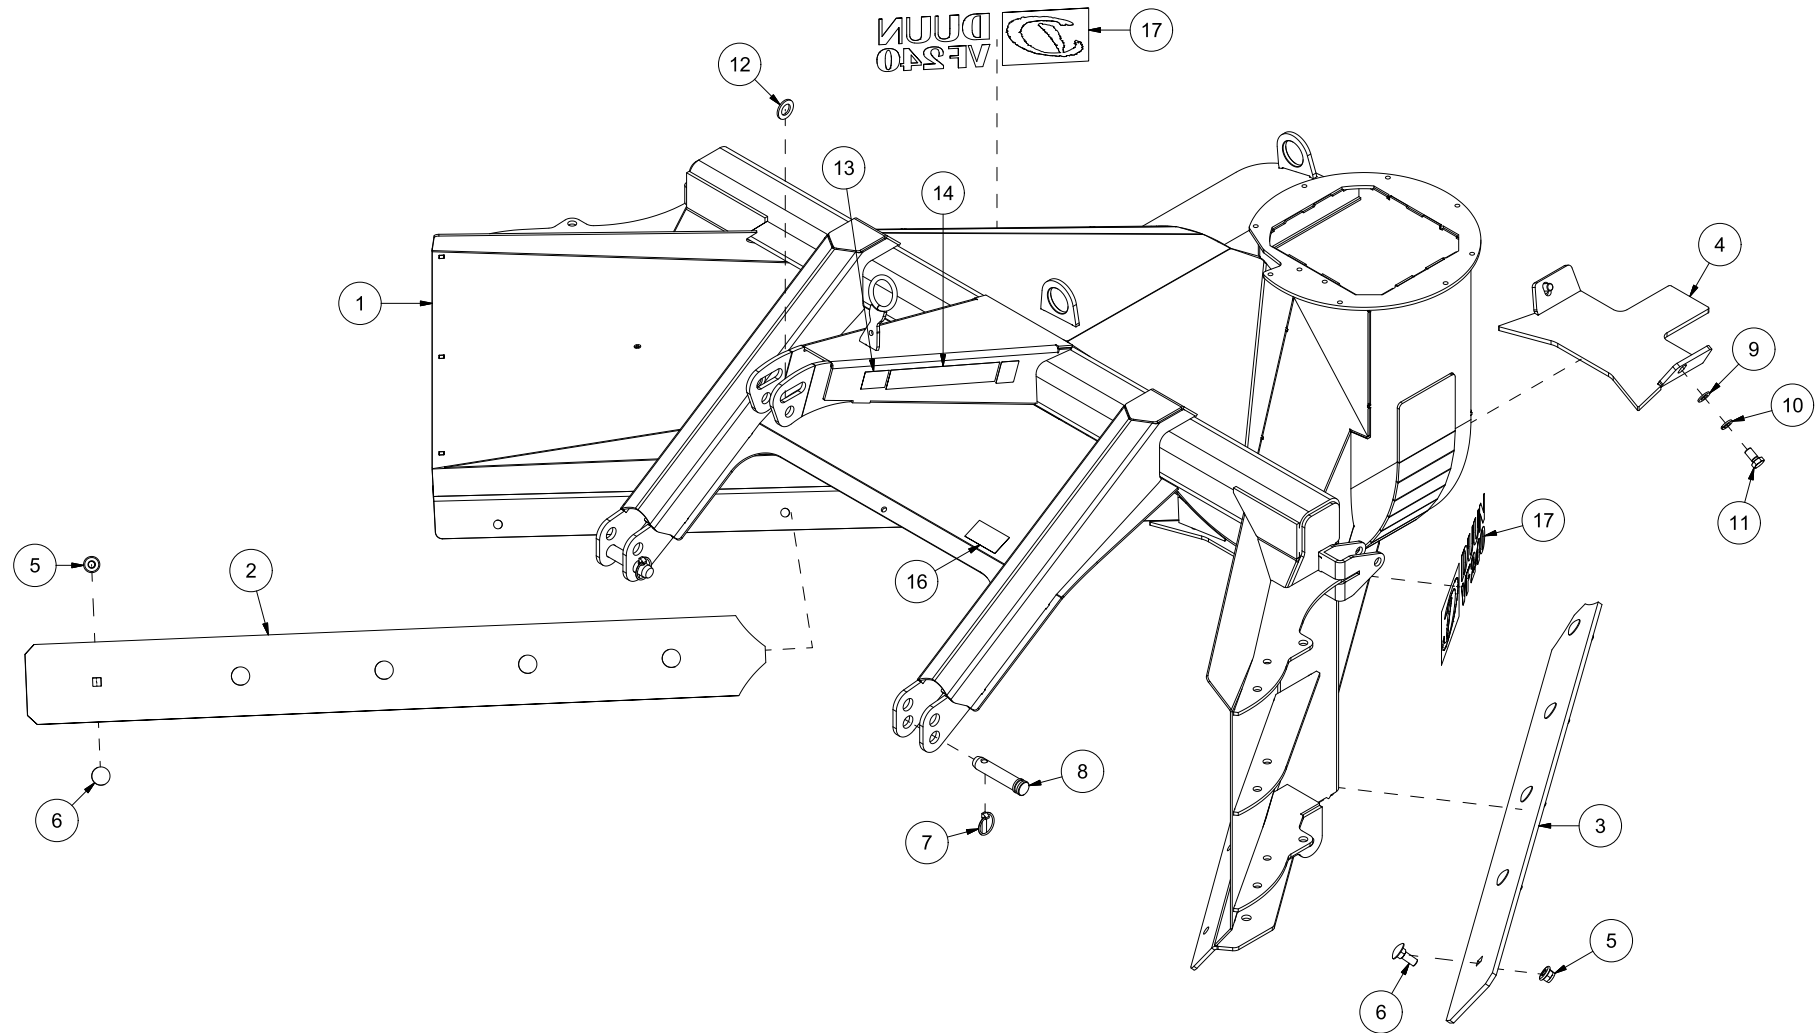

VF240 Spare parts catalogue

Serial number: from 140003 | up to 140012

CONTENT.....	2
25148001 HULL	4
25148002 EJECTOR FAN.....	6
25148003 EJECTOR SPOUT	8
25148004 BREAKDOWN FLAP	10
25148005 CYLINDER EJECTOR SPOUT.....	12
25148006 STRUT EJECTOR SPOUT	14
25148007 SKID PAD	16
25148008 RIGHT SIDE EXTENSION 1,0M	18
25148009 RIGHT SIDE EXTENSION 1,6M	20
25148010 LEFT SIDE EXTENSION 1,0M	22
25148011 DOUBLE WEAR STEEL.....	24
25148012 REAR SKID PAD	26
25148013 WHEEL.....	28

Pos	Qty	Article no	Designation
1	1	12514001	Hull VF240
2	1	12514003	Wear steel, right 10x170x1570
3	1	12514004	Wear steel, left 10x170x1436
4	1	12514002	Wear steel fan housing 80 cm
5	10	2489175	Locking nut with flange M16 EIZn DIN 6926
6	10	2344491	Locking screw M16x45 EIZn 8.8 DIN 603
7	2	2556142	Locking pin Ø10x40
8	2	2551730	Drawbar bolt cat. 2 Ø28x95
9	2	2531078	Washer M16 EIZn DIN 125
10	2	2534078	Spring washer M16 EIZn DIN 127
11	2	2422485	Hexagon screw M16x30 EIZn 8.8 DIN 933
12	2	2533095	Washer Ø26/45x4
13	1	2935063	Sticker 68x40 CE
14	1	2935121	Sticker 45x309 Snow blower 540 rpm collection plate
16	1	2935088	Sticker 90x48 Risk of hand crushing
17	2	2935114	Sticker VF240 450x138

Pos	Qty	Article no	Designation
1	4	2344330	Locking screw M10x25 EIZn 8.8 DIN 603
2	4	1252039	Bearing washer
3	6	2533065	Body washer ø11/35x3
4	6	2483610	Locking nut M10 EIZn DIN 985
5	2	1252037	Strut for breakdown flap
6	2	2344335	Locking screw M10x45 EIZn 8.8 DIN 603
7	2	1252041	Bearing sleeve on spout
8	1	1252036	Breakdown flap 80 cm