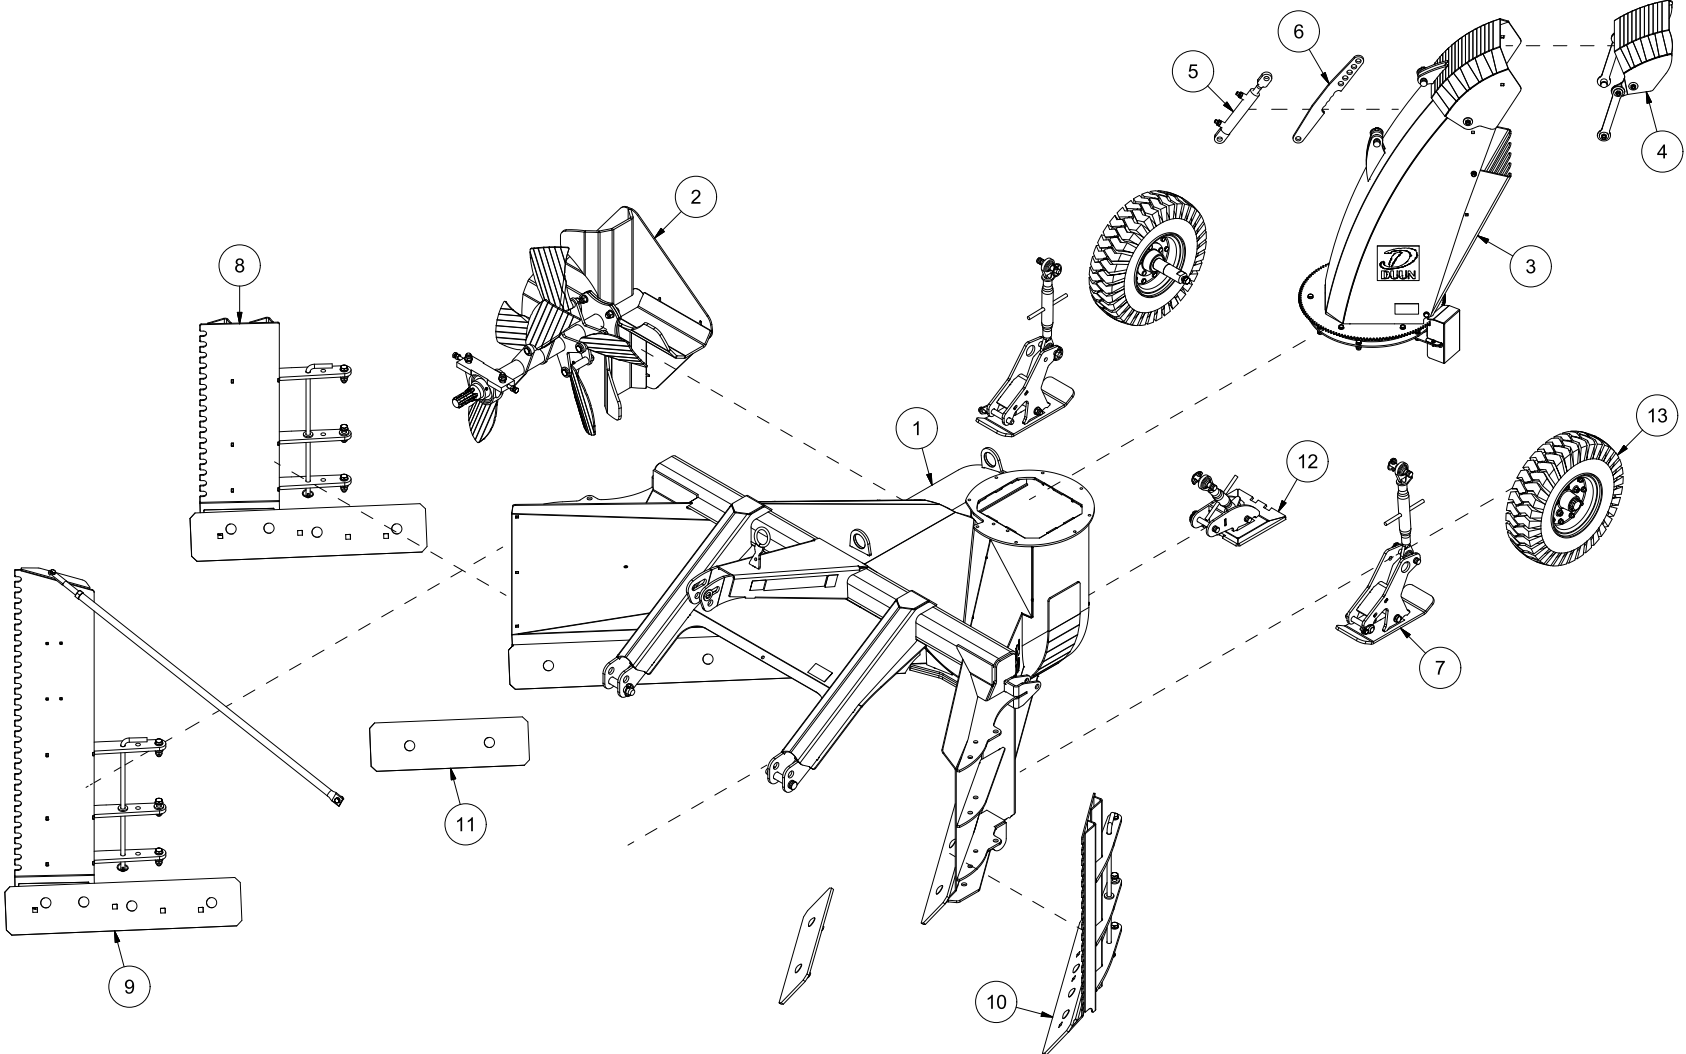

VF240 Spare parts catalogue

Serial number: from 140003 | up to 140012

CONTENT.....	2
25148001 HULL	4
25148002 EJECTOR FAN.....	6
25148003 EJECTOR SPOUT	8
25148004 BREAKDOWN FLAP	10
25148005 CYLINDER EJECTOR SPOUT.....	12
25148006 STRUT EJECTOR SPOUT	14
25148007 SKID PAD	16
25148008 RIGHT SIDE EXTENSION 1,0M	18
25148009 RIGHT SIDE EXTENSION 1,6M	20
25148010 LEFT SIDE EXTENSION 1,0M	22
25148011 DOUBLE WEAR STEEL.....	24
25148012 REAR SKID PAD	26
25148013 WHEEL.....	28

Pos	Qty	Article no	Designation
1	1	12514001	Hull VF240
2	1	12514003	Wear steel, right 10x170x1570
3	1	12514004	Wear steel, left 10x170x1436
4	1	12514002	Wear steel fan housing 80 cm
5	10	2489175	Locking nut with flange M16 EIZn DIN 6926
6	10	2344491	Locking screw M16x45 EIZn 8.8 DIN 603
7	2	2556142	Locking pin Ø10x40
8	2	2551730	Drawbar bolt cat. 2 Ø28x95
9	2	2531078	Washer M16 EIZn DIN 125
10	2	2534078	Spring washer M16 EIZn DIN 127
11	2	2422485	Hexagon screw M16x30 EIZn 8.8 DIN 933
12	2	2533095	Washer Ø26/45x4
13	1	2935063	Sticker 68x40 CE
14	1	2935121	Sticker 45x309 Snow blower 540 rpm collection plate
16	1	2935088	Sticker 90x48 Risk of hand crushing
17	2	2935114	Sticker VF240 450x138

Pos	Qty	Article no	Designation
1	4	2344330	Locking screw M10x25 EIZn 8.8 DIN 603
2	4	1252039	Bearing washer
3	6	2533065	Body washer ø11/35x3
4	6	2483610	Locking nut M10 EIZn DIN 985
5	2	1252037	Strut for breakdown flap
6	2	2344335	Locking screw M10x45 EIZn 8.8 DIN 603
7	2	1252041	Bearing sleeve on spout
8	1	1252036	Breakdown flap 80 cm

Pos	Qty	Article no	Designation
1	2	1252133	Shaft pin for wheel
2	2	2941520	Wheel 6.00x9 10L Compl. w/rim
3	2	2531078	Washer M16 EIZn DIN 125
4	2	2534078	Spring washer M16 EIZn DIN 127
5	2	2422489	Hexagon screw M16x40 EIZn 8.8 DIN 933
6	2	2941621	Hub no. 21 without shaft pin