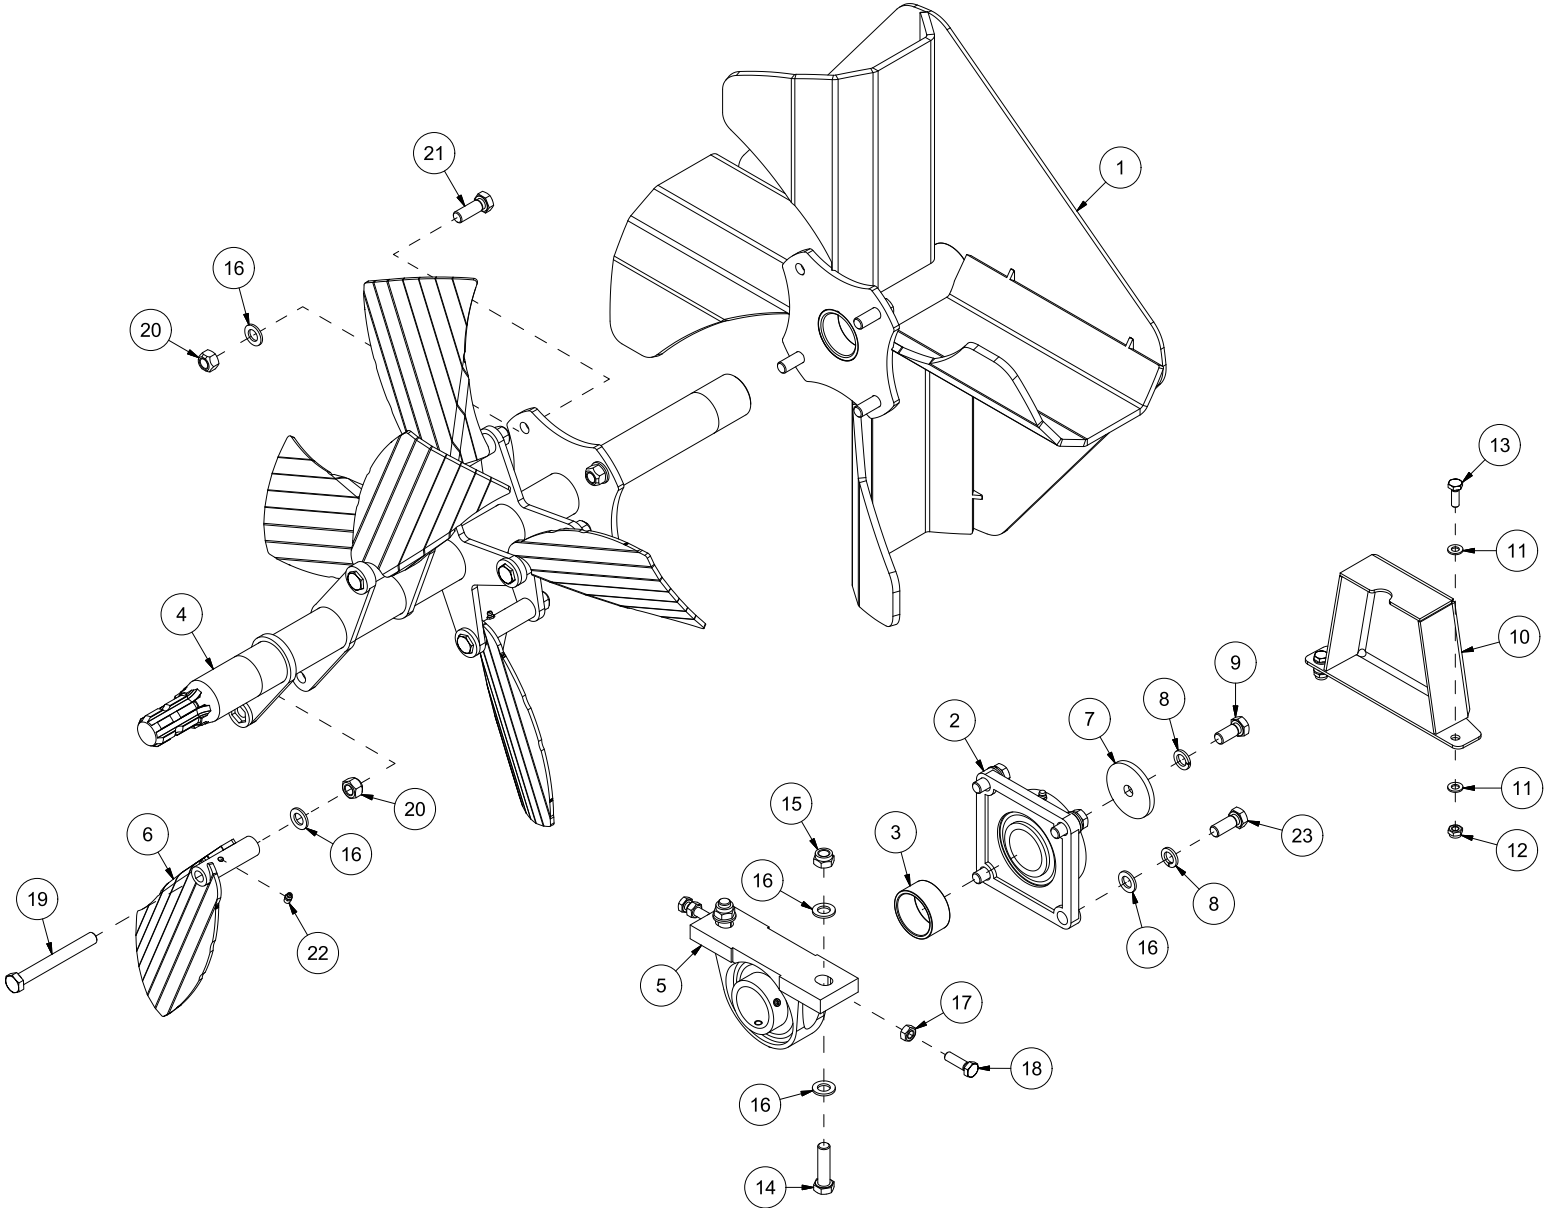

VF240 Spare parts catalogue

Serial number: from 140003 | up to 140012

CONTENT.....	2
25148001 HULL	4
25148002 EJECTOR FAN.....	6
25148003 EJECTOR SPOUT	8
25148004 BREAKDOWN FLAP	10
25148005 CYLINDER EJECTOR SPOUT.....	12
25148006 STRUT EJECTOR SPOUT	14
25148007 SKID PAD	16
25148008 RIGHT SIDE EXTENSION 1,0M	18
25148009 RIGHT SIDE EXTENSION 1,6M	20
25148010 LEFT SIDE EXTENSION 1,0M	22
25148011 DOUBLE WEAR STEEL.....	24
25148012 REAR SKID PAD	26
25148013 WHEEL.....	28

Pos	Qty	Article no	Designation
1	1	12514001	Hull VF240
2	1	12514003	Wear steel, right 10x170x1570
3	1	12514004	Wear steel, left 10x170x1436
4	1	12514002	Wear steel fan housing 80 cm
5	10	2489175	Locking nut with flange M16 EIZn DIN 6926
6	10	2344491	Locking screw M16x45 EIZn 8.8 DIN 603
7	2	2556142	Locking pin Ø10x40
8	2	2551730	Drawbar bolt cat. 2 Ø28x95
9	2	2531078	Washer M16 EIZn DIN 125
10	2	2534078	Spring washer M16 EIZn DIN 127
11	2	2422485	Hexagon screw M16x30 EIZn 8.8 DIN 933
12	2	2533095	Washer Ø26/45x4
13	1	2935063	Sticker 68x40 CE
14	1	2935121	Sticker 45x309 Snow blower 540 rpm collection plate
16	1	2935088	Sticker 90x48 Risk of hand crushing
17	2	2935114	Sticker VF240 450x138

Pos	Qty	Article no	Designation
1	4	2344330	Locking screw M10x25 EIZn 8.8 DIN 603
2	4	1252039	Bearing washer
3	6	2533065	Body washer ø11/35x3
4	6	2483610	Locking nut M10 EIZn DIN 985
5	2	1252037	Strut for breakdown flap
6	2	2344335	Locking screw M10x45 EIZn 8.8 DIN 603
7	2	1252041	Bearing sleeve on spout
8	1	1252036	Breakdown flap 80 cm

Pos	Qty	Article no	Designation
1	2	1252133	Shaft pin for wheel
2	2	2941520	Wheel 6.00x9 10L Compl. w/rim
3	2	2531078	Washer M16 EIZn DIN 125
4	2	2534078	Spring washer M16 EIZn DIN 127
5	2	2422489	Hexagon screw M16x40 EIZn 8.8 DIN 933
6	2	2941621	Hub no. 21 without shaft pin