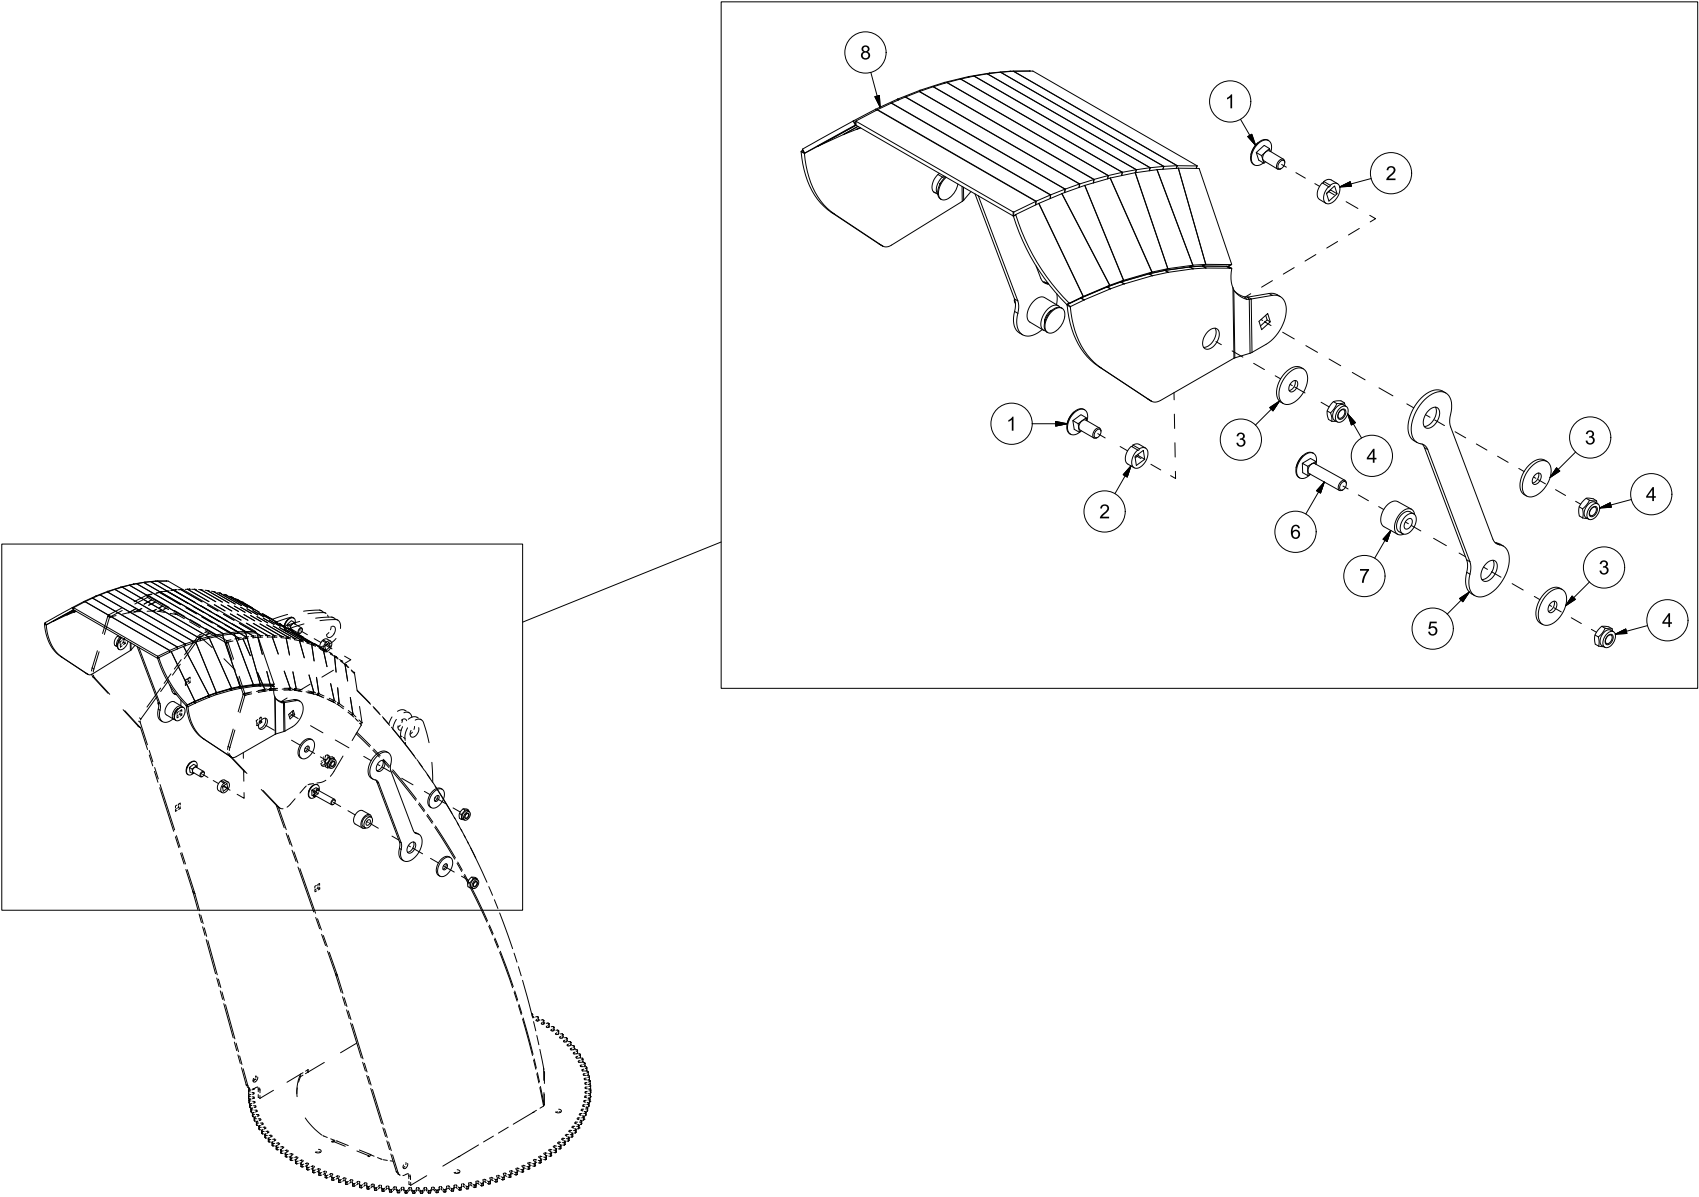

VF240 Spare parts catalogue

Serial number: from 140003 | up to 140012

CONTENT.....	2
25148001 HULL	4
25148002 EJECTOR FAN.....	6
25148003 EJECTOR SPOUT	8
25148004 BREAKDOWN FLAP	10
25148005 CYLINDER EJECTOR SPOUT.....	12
25148006 STRUT EJECTOR SPOUT	14
25148007 SKID PAD	16
25148008 RIGHT SIDE EXTENSION 1,0M	18
25148009 RIGHT SIDE EXTENSION 1,6M	20
25148010 LEFT SIDE EXTENSION 1,0M	22
25148011 DOUBLE WEAR STEEL.....	24
25148012 REAR SKID PAD	26
25148013 WHEEL.....	28

Pos	Qty	Article no	Designation
1	1	12514001	Hull VF240
2	1	12514003	Wear steel, right 10x170x1570
3	1	12514004	Wear steel, left 10x170x1436
4	1	12514002	Wear steel fan housing 80 cm
5	10	2489175	Locking nut with flange M16 EIZn DIN 6926
6	10	2344491	Locking screw M16x45 EIZn 8.8 DIN 603
7	2	2556142	Locking pin Ø10x40
8	2	2551730	Drawbar bolt cat. 2 Ø28x95
9	2	2531078	Washer M16 EIZn DIN 125
10	2	2534078	Spring washer M16 EIZn DIN 127
11	2	2422485	Hexagon screw M16x30 EIZn 8.8 DIN 933
12	2	2533095	Washer Ø26/45x4
13	1	2935063	Sticker 68x40 CE
14	1	2935121	Sticker 45x309 Snow blower 540 rpm collection plate
16	1	2935088	Sticker 90x48 Risk of hand crushing
17	2	2935114	Sticker VF240 450x138

Pos	Qty	Article no	Designation
1	4	2344330	Locking screw M10x25 EIZn 8.8 DIN 603
2	4	1252039	Bearing washer
3	6	2533065	Body washer ø11/35x3
4	6	2483610	Locking nut M10 EIZn DIN 985
5	2	1252037	Strut for breakdown flap
6	2	2344335	Locking screw M10x45 EIZn 8.8 DIN 603
7	2	1252041	Bearing sleeve on spout
8	1	1252036	Breakdown flap 80 cm

Pos	Qty	Article no	Designation
1	2	1252133	Shaft pin for wheel
2	2	2941520	Wheel 6.00x9 10L Compl. w/rim
3	2	2531078	Washer M16 EIZn DIN 125
4	2	2534078	Spring washer M16 EIZn DIN 127
5	2	2422489	Hexagon screw M16x40 EIZn 8.8 DIN 933
6	2	2941621	Hub no. 21 without shaft pin